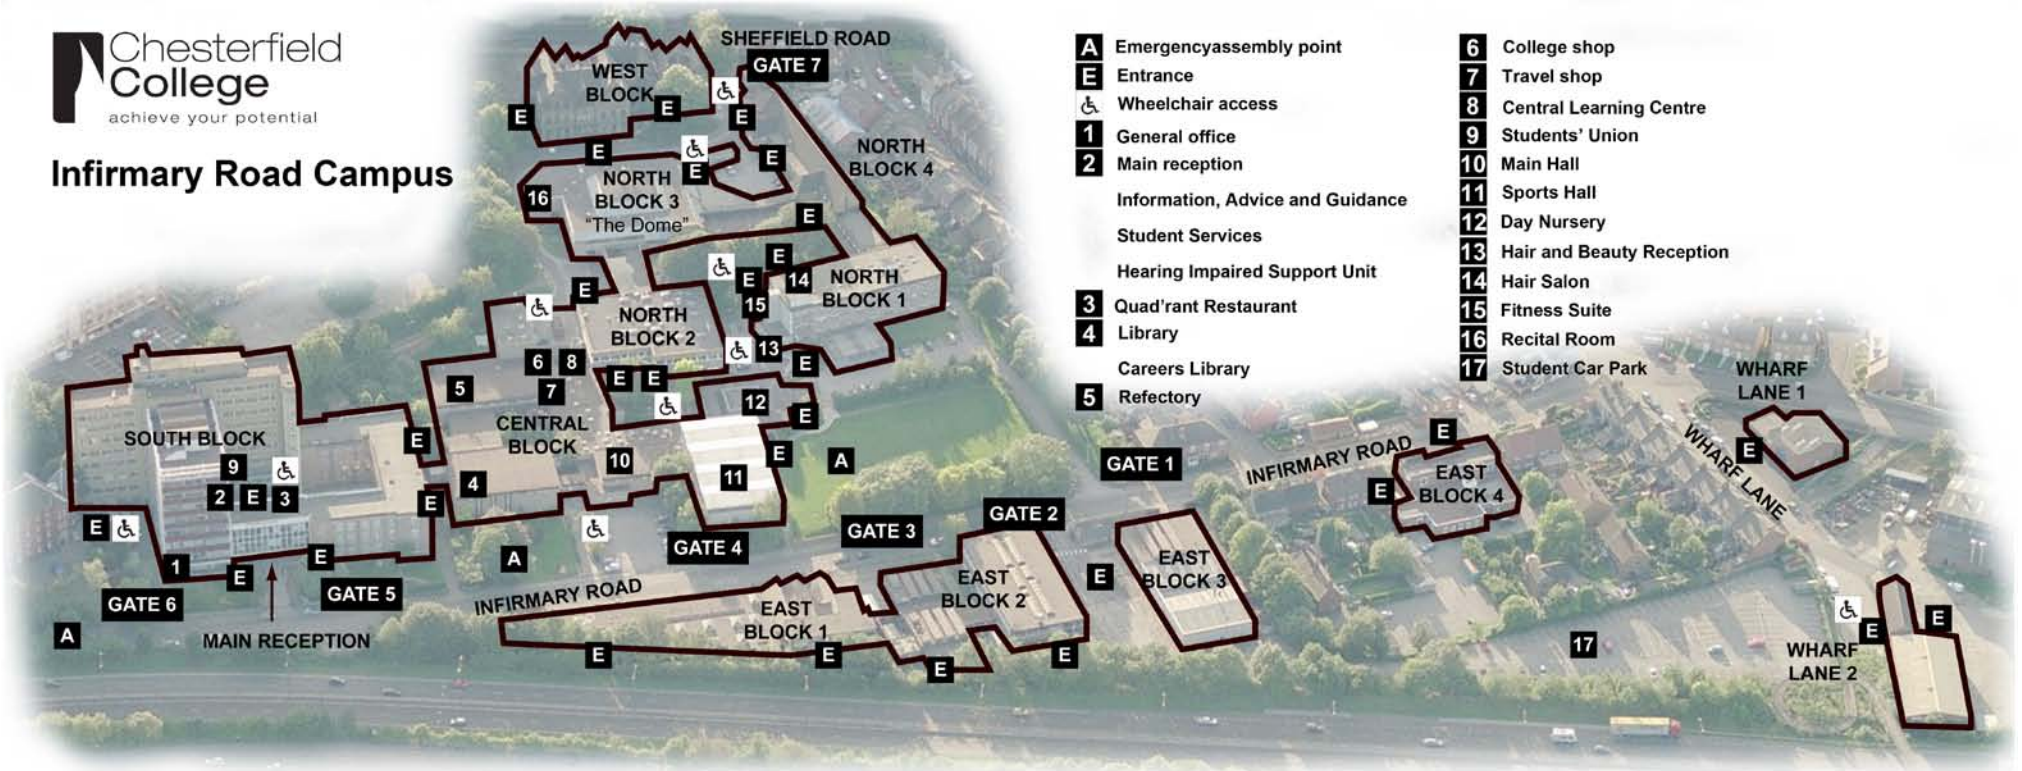

Infirmary Road Campus

- A** Emergency assembly point
- E** Entrance
- Wheelchair access
- 1** General office
- 2** Main reception
- Information, Advice and Guidance
- Student Services
- Hearing Impaired Support Unit
- 3** Quad'rant Restaurant
- 4** Library
- Careers Library
- 5** Refectory

- 6** College shop
- 7** Travel shop
- 8** Central Learning Centre
- 9** Students' Union
- 10** Main Hall
- 11** Sports Hall
- 12** Day Nursery
- 13** Hair and Beauty Reception
- 14** Hair Salon
- 15** Fitness Suite
- 16** Recital Room
- 17** Student Car Park