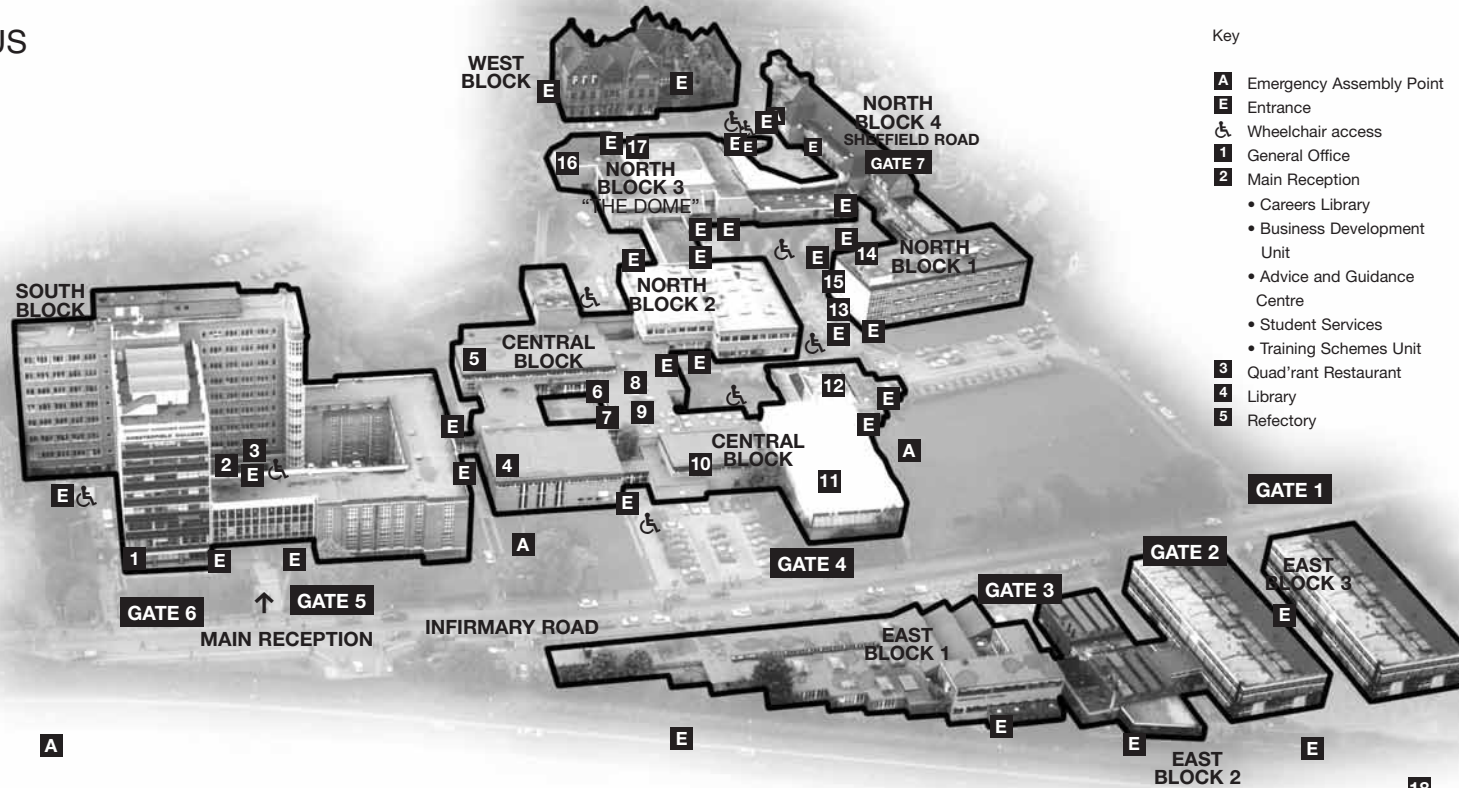

INFIRMARY ROAD CAMPUS

How To Use Room Numbers

e.g. S617 e.g. N208
South Block **N**orth Block
6th Floor **2**North Block
17 Room **08** Room

Key

- | | |
|-----------------------------------|---|
| A Emergency Assembly Point | 6 College Shop |
| E Entrance | 7 Travel Information Centre |
| Wheelchair access | 8 Central Learning Centre |
| 1 General Office | 9 Students' Union |
| 2 Main Reception | 10 Main Hall |
| • Careers Library | 11 Sports Hall |
| • Business Development Unit | 12 Day Nursery |
| • Advice and Guidance Centre | 13 Hair and Beauty Reception |
| • Student Services | 14 Hair Salons |
| • Training Schemes Unit | 15 Fitness Suite |
| 3 Quad'rant Restaurant | 16 Recital Room |
| 4 Library | 17 Hearing Impaired Support Unit |
| 5 Refectory | 18 Student Car Park |

SOUTH BLOCK Ground Floor (Rooms S001 - S033)

Main Reception
 Careers Library
 Electrical Workshops
 Business Development Unit
 Finance and Registry
 Admin Services
 Advice and Guidance Centre
 Personal Counselling
 Student Services
 Training Schemes Unit

1st Floor (Rooms E220 - E227)

Engineering

EAST BLOCK 3

(Rooms E300 - E312)

Brickwork
 Vehicle Paint Shop
 Vehicle Body Shop