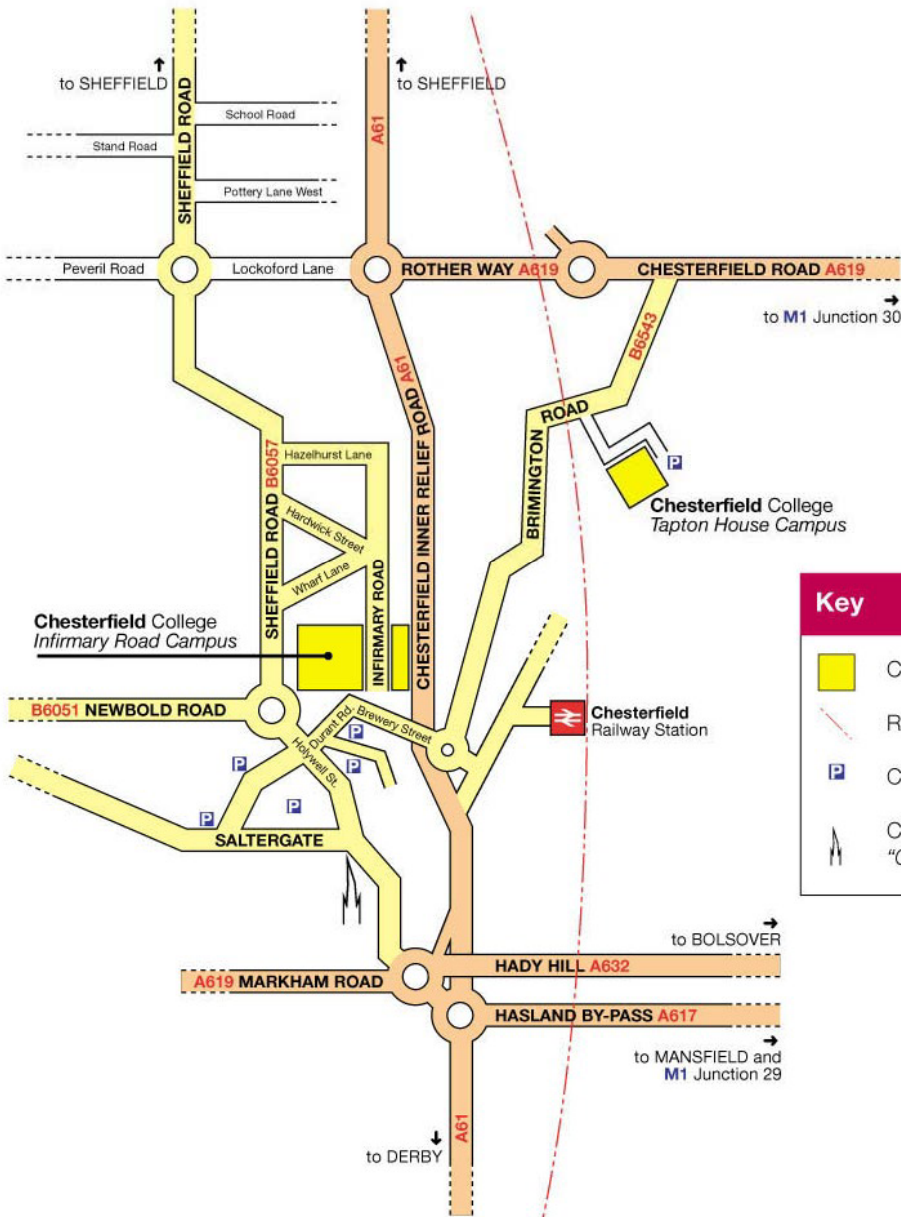

# How to find us

**Key**

- Chesterfield College Campus
- Railway Line
- Car Parking
- Church of St Mary and All Saints "Crooked Spire"